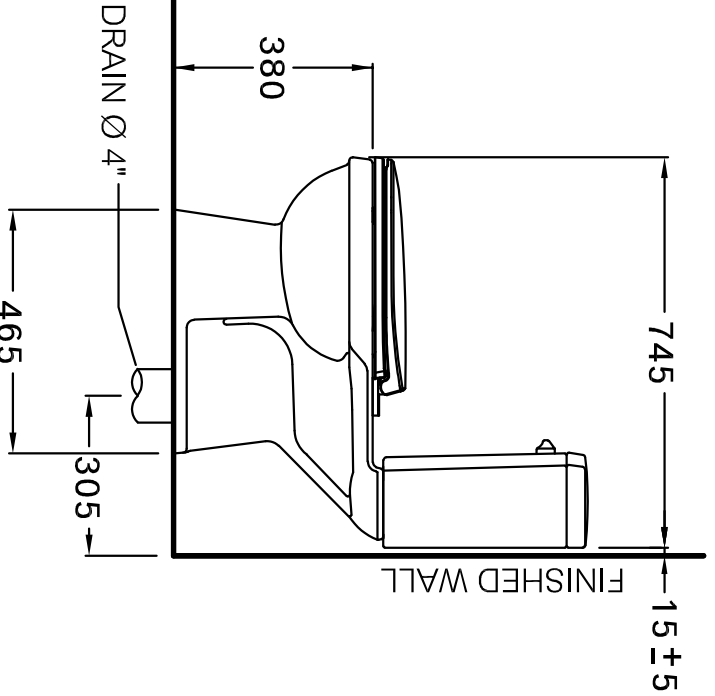

FINISHED WALL

CATALOG DRAWING	
Code	C13457
Model	BB 2 Pc.
Classification	Wash Down 4.5 Lpf.
Issue	14/07/2023

Part List	
Water Closet	C68623
Cistern & Lid	C6015
Seat & Cover	C91251

FINISHED FLOOR

DRAIN Ø 4"