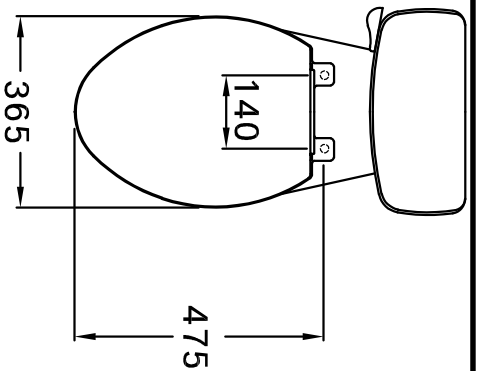

FINISHED WALL

CATALOG DRAWING	
Code	C13457
Model	BB 2 Pc.
Classification	Wash Down 4.5 Lpf.
Issue	14/07/2023

Part List	
Water Closet	C68623
Cistern & Lid	C6015
Seat & Cover	C91251

FINISHED FLOOR

DRAIN Ø 4"