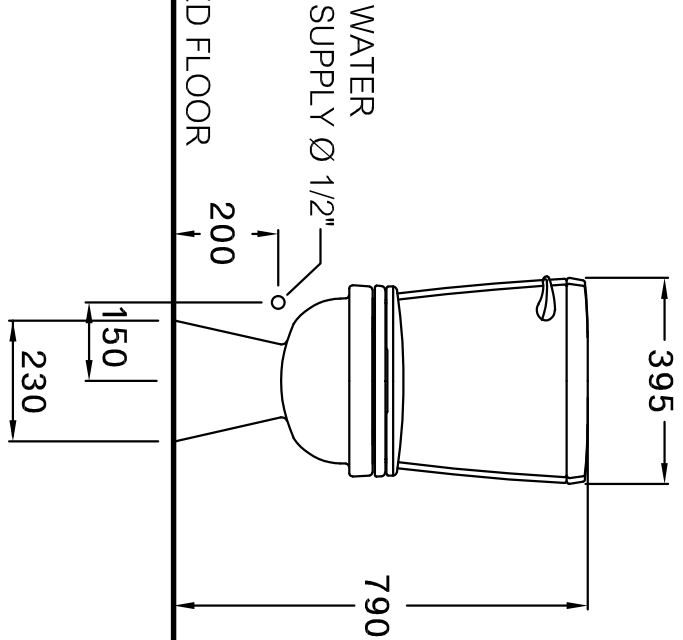

FINISHED WALL

CATALOG DRAWING	
Code	C13457
Model	BB 2 Pc.
Classification	Wash Down 4.5 Lpf.
Issue	14/07/2023

Part List	
Water Closet	C68623
Cistern & Lid	C6015
Seat & Cover	C91251

FINISHED FLOOR

DRAIN Ø 4"